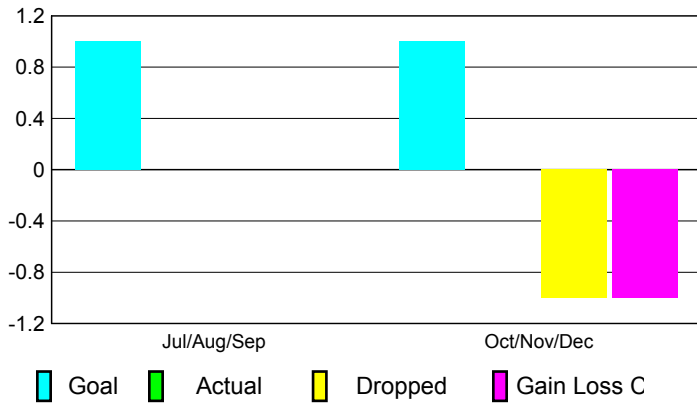

2010-2011 GMT Reports for District (or Undistricted) **District 34 C**

GMT: **CARL HARRELL**

Location: **ALABAMA**

GMT CA: **1**

CLUBS

Club Results
2010-2011

Clubs
2009-2010

Month	New Club Goal	Actual New Clubs	Actual Dropped Clubs	Gain/Loss of Clubs	Gain/Loss of Clubs
Jul/Aug/Sep	1	0	0	0	0
Oct/Nov/Dec	1	0	-1	-1	0
Totals	2	0	-1	-1	0

Club Results 2010-2011

Goal, New, Dropped, Gain/Loss

Comparison of Club Gain/Loss

Current Year Compared to the Previous Year

YTD Status Quo Clubs 2010-2011

Status Quo Clubs Compared to Status Quo Members

MEMBERSHIP