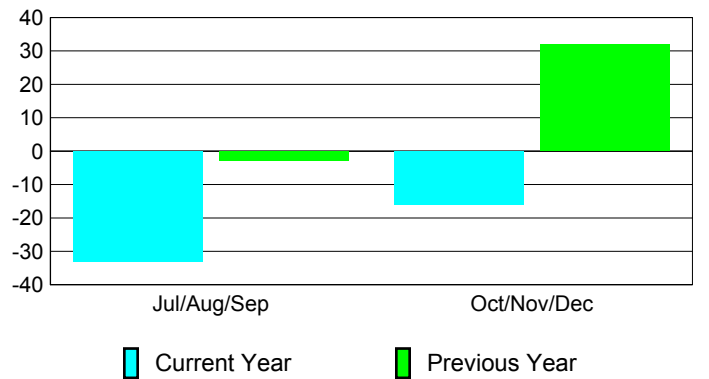

Comparison of Membership Gain/Loss

Current Year Compared to the Previous Year