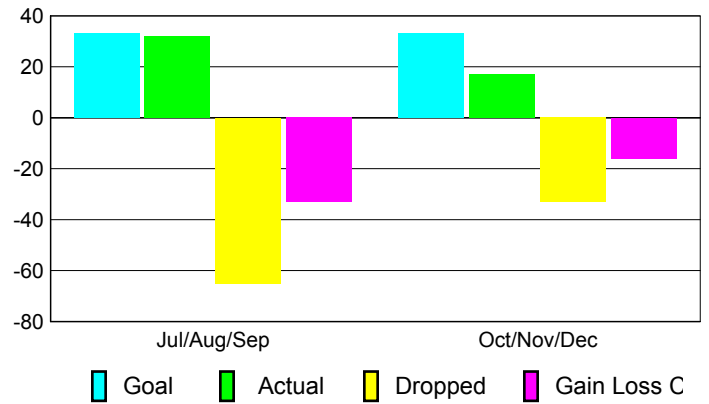

Membership Results 2010-2011

Goal, New, Dropped, Gain/Loss